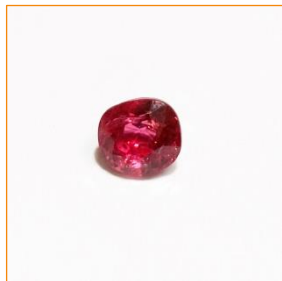

### Descriptions

|           |           |
|-----------|-----------|
| Type:     | Cut stone |
| Weights:  | 1.95 ct   |
| Quantity: | 01 pc     |

### Test results

|                        |                      |
|------------------------|----------------------|
| Shape & cutting style: | Cushion, facet       |
| Measurements:          | 7.42 x 6.6 x 5.23 mm |
| Color:                 | Red                  |
| Transparency:          | Transparent          |
| Internal features:     |                      |