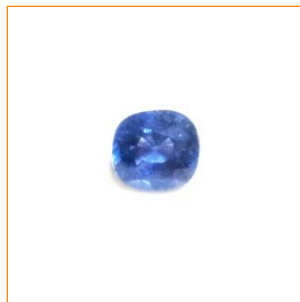

### Descriptions

Type:	Cut stone
Weights:	1,95 ct
Quantity:	01 pc

### Test results

Shape & cutting style:	Cushion, facet
Measurements:	7,38 x 6,61 x 4,80 mm
Color:	Blue
Transparency:	Transparent
Internal features:	

**Conclusion:** Natural Spinel

**Comments:**

**DIRECTOR**