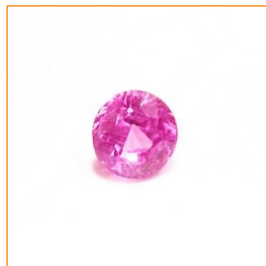

### Descriptions

Type:	Cut stone
Weights:	1.55 ct
Quantity:	01 pc

### Test results

Shape & cutting style:	Round, facet
Measurements:	6.52 x 5.21 mm
Color:	Pink
Transparency:	Transparent
Internal features:	

**Conclusion:** Natural Spinel

**Comments:**

**DIRECTOR**

*(Đã ký)*