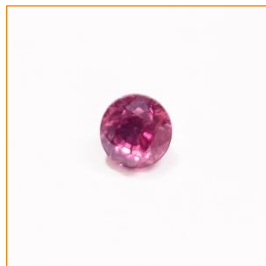

ISO 9001:2015

GEM IDENTIFICATION REPORT

Report No: 2211440

Date: 17/10/2022

Descriptions

Type:	Cut stone
Weights:	2.015 cts
Quantity:	01 pc

Test results

Shape & cutting style:	Round, facet
Measurements:	7.0 x 6.15 mm
Color:	Pink
Transparency:	Transparent
Internal features:	

Conclusion: Natural Spinel

Comments:

DIRECTOR

(Đã ký)