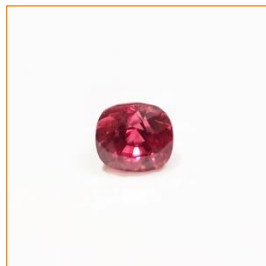

### Descriptions

Type:	Cut stone
Weights:	2.80 cts
Quantity:	01 pc

### Test results

Shape & cutting style:	Cushion, facet
Measurements:	8.18 x 7.17 x 6.60 mm
Color:	Red
Transparency:	Transparent
Internal features:	

**Conclusion:** Natural Spinel

**Comments:**

**DIRECTOR**