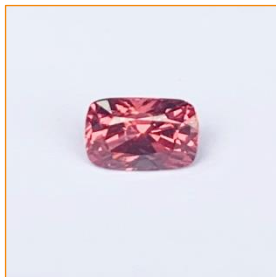

ISO 9001:2015

GEM IDENTIFICATION REPORT

Report No: 2206376

Date: 16/05/2022

Descriptions

| | |
|-----------|-----------|
| Type: | Cut stone |
| Weights: | 2.98 ct |
| Quantity: | 01 pc |

Test results

| | |
|------------------------|-----------------------|
| Shape & cutting style: | Cushion, facet |
| Measurements: | 9.74 x 6.28 x 5.97 mm |
| Color: | Pink brown |
| Transparency: | Transparent |
| Internal features: | |

Conclusion: Natural Spinel

Comments:

DIRECTOR

(Đã ký)