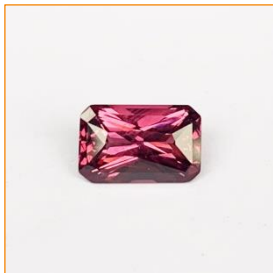

### Descriptions

|           |           |
|-----------|-----------|
| Type:     | Cut stone |
| Weights:  | 3.57 cts  |
| Quantity: | 01 pcs    |

### Test results

|                        |                        |
|------------------------|------------------------|
| Shape & cutting style: | Cushion, facet         |
| Measurements:          | 10.81 x 6.87 x 5.36 mm |
| Color:                 | Pink purple            |
| Transparency:          | Transparent            |
| Internal features:     |                        |