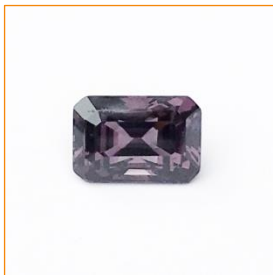

### Descriptions

Type:	Cut stone
Weights:	4.46 cts
Quantity:	01 pc

### Test results

Shape & cutting style:	Cushion, facet
Measurements:	10.95 x 7.38 x 6.26 mm
Color:	Dark purple
Transparency:	Transparent
Internal features:	

**Conclusion:** Natural Spinel

**Comments:**

**DIRECTOR**