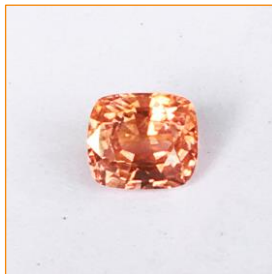

ISO 9001:2015

GEM IDENTIFICATION REPORT

Report No: 2107784

Date: 13/07/2021

Descriptions

Type: Cut stone
Weights: 2.5 cts
Quantity: 01 pc

Conclusion: Natural Spinel

Comments:

Test results

Shape & cutting style: Cushion, facet
Measurements: 7.6 x 6.7 x 5.2 mm
Color: Padparacha
Transparency: Transparent
Internal features:

DIRECTOR

(Đã ký)