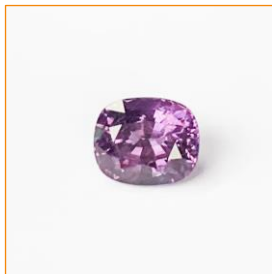

### Descriptions

Type:	Cut stone
Weights:	3.85 cts
Quantity:	01 pc

### Test results

Shape & cutting style:	Cushion, facet
Measurements:	9.67 x 7.98 x 6.32 mm
Color:	Purple
Transparency:	Transparent
Internal features:	

**Conclusion:** Natural Spinel

**Comments:**

**DIRECTOR**