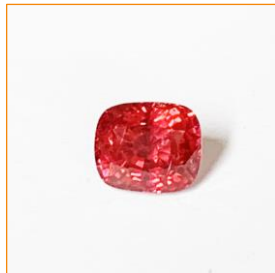

### Descriptions

Type:	Cut stone
Weights:	2.54 cts
Quantity:	01 pc

**Conclusion:** Natural Spinel

**Comments:**

### Test results

Shape & cutting style:	Cushion, facet
Measurements:	8.26 x 6.98 x 5.34 mm
Color:	Red
Transparency:	Transparent
Internal features:	

**DIRECTOR**

*(Đã ký)*