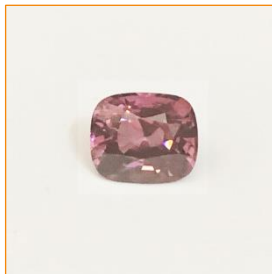

ISO 9001:2015

GEM IDENTIFICATION REPORT

Report No: 2106927

Date: 19/06/2021

Descriptions

Type: Cut stone
Weights: 9.24 cts
Quantity: 01 pc

Conclusion: Natural Spinel

Comments:

Test results

Shape & cutting style: Cushion, facet
Measurements: 12.94 x 10.78 x 8.35 mm
Color: Purple
Transparency: Transparent
Internal features:

DIRECTOR

(Đã ký)