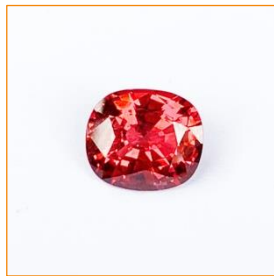

### Descriptions

Type:	Cut stone
Weights:	4.21 cts
Quantity:	01 pc

### Test results

Shape & cutting style:	Oval, facet
Measurements:	10.50 x 9.11 x 5.80 mm
Color:	Red pink
Transparency:	Transparent
Internal features:	

**Conclusion:** Natural Spinel

**Comments:**

**DIRECTOR**