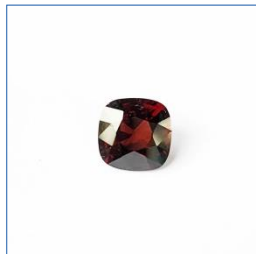

ISO 9001:2015

GEM IDENTIFICATION REPORT

Report No: 2103407

Date: 27/03/2021

Descriptions

Type:	Cut stone
Weights:	3.52 cts
Quantity:	01 pc

Conclusion: Natural Spinel

Comments:

Test results

Shape & cutting style:	Cushion, facet
Measurements:	9.34 x 9.22 x 5.55 mm
Color:	Red black
Transparency:	Transparent
Internal features:	

DIRECTOR

(Đã ký)