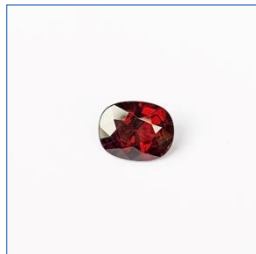

ISO 9001:2015

GEM IDENTIFICATION REPORT

Report No: 2103405

Date: 27/03/2021

Descriptions

| | |
|-----------|-----------|
| Type: | Cut stone |
| Weights: | 3.10 cts |
| Quantity: | 01 pc |

Conclusion: Natural Spinel

Comments:

Test results

| | |
|------------------------|------------------------|
| Shape & cutting style: | Oval, facet |
| Measurements: | 10.10 x 7.91 x 5.21 mm |
| Color: | Red dark |
| Transparency: | Transparent |
| Internal features: | |