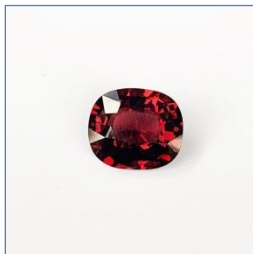

ISO 9001:2015

GEM IDENTIFICATION REPORT

Report No: 2102935

Date: 22/03/2021

Descriptions

Type:	Cut stone
Weights:	5.0 cts
Quantity:	01 pc

Conclusion: Natural Spinel

Comments:

Test results

Shape & cutting style:	Cushion, facet
Measurements:	11.36 x 9.83 x 5.84 mm
Color:	Reddish brown
Transparency:	Transparent
Internal features:	

DIRECTOR

(Đã ký)