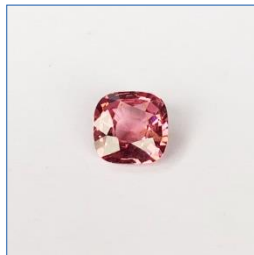

ISO 9001:2015

GEM IDENTIFICATION REPORT

Report No: 2102934

Date: 22/03/2021

Descriptions

Type:	Cut stone
Weights:	3.46 cts
Quantity:	01 pc

Test results

Shape & cutting style:	Cushion, facet
Measurements:	9.42 x 9.37x 4.91 mm
Color:	Padparacha pink
Transparency:	Transparent
Internal features:	

Conclusion: Natural Spinel

Comments:

DIRECTOR

(Đã ký)