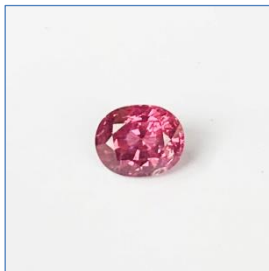

### Descriptions

Type:	Cut stone
Weights:	2.36 cts
Quantity:	01 pc

### Test results

Shape & cutting style:	Oval, facet
Measurements:	8.54 x 6.89 x 5.44 mm
Color:	Pink
Transparency:	Transparent
Internal features:	

**Conclusion:** Natural Spinel

**Comments:**

**DIRECTOR**

*(Đã ký)*