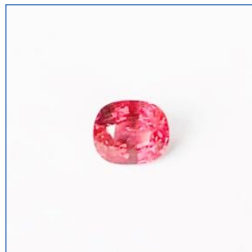

ISO 9001:2015

GEM IDENTIFICATION REPORT

Report No: 2102276

Date: 11/03/2021

Descriptions

Type:	Cut stone
Weights:	1.49 cts
Quantity:	01 pc

Test results

Shape & cutting style:	Oval, facet
Measurements:	7.28 x 6.16 x 4.20 mm
Color:	Red pink
Transparency:	Transparent
Internal features:	

Conclusion: Natural Spinel

Comments:

DIRECTOR

(Đã ký)