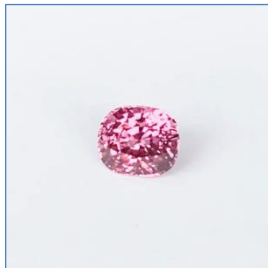

### Descriptions

Type:	Cut stone
Weights:	1.89 cts
Quantity:	01 pc

### Test results

Shape & cutting style:	Cushion, facet
Measurements:	7.32 x 6.27 x 5.27 mm
Color:	Pink mystic
Transparency:	Transparent
Internal features:	

**Conclusion:** Natural Spinel

**Comments:** Origin: Luc Yen – Viet Nam